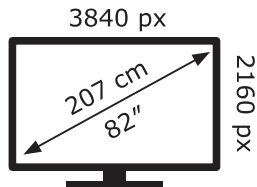

ENERG ⚡

LG Electronics

82UP80006LA

177 kWh/1000h

ABCDEF**G**

234 kWh/1000h

2019/2013